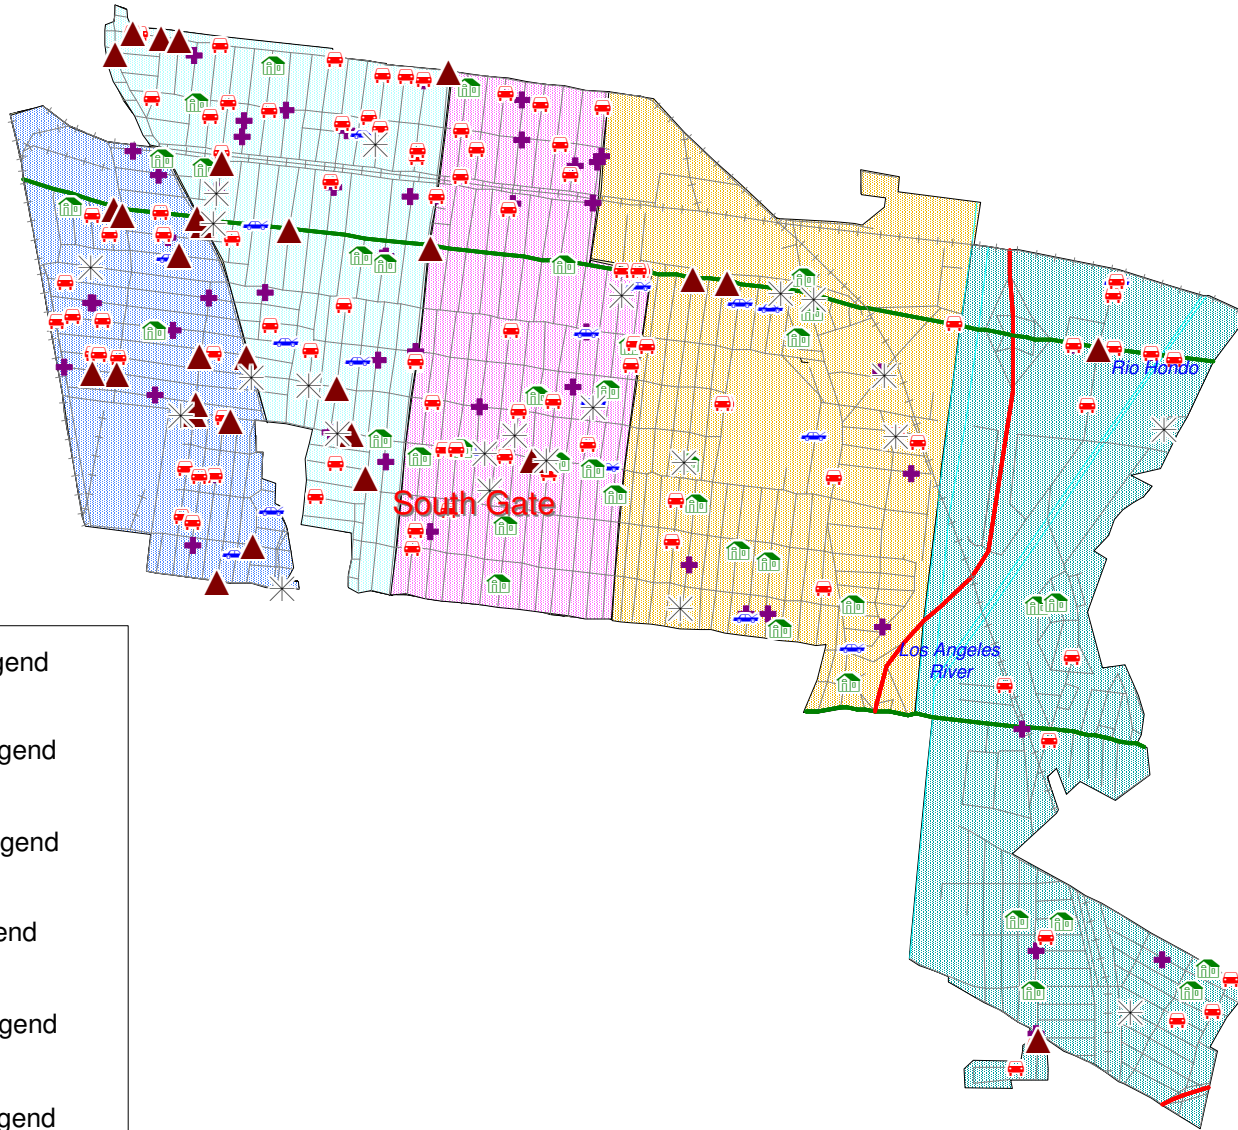

June 2008 - All Crimes

City of South Gate Police Department
8620 California Ave, South Gate, CA 90280
Robert M. Todd, Chief of Police
7/9/08

- ASLT Legend**
+ Point
- AUTO Legend**
Point
- BURG Legend**
Point
- GTA Legend**
Point
- ROBB Legend**
Point
- VAND Legend**
Point

This Map reflects only the Crimes listed in the above table, and only those actually reported to the Department with an accurate geographic location of occurrence.